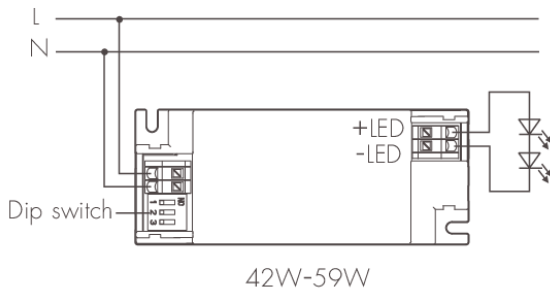

## DIMENSIONS & WEIGHT

Width	40mm
Length	129mm
Height	22mm
Product weight	132g