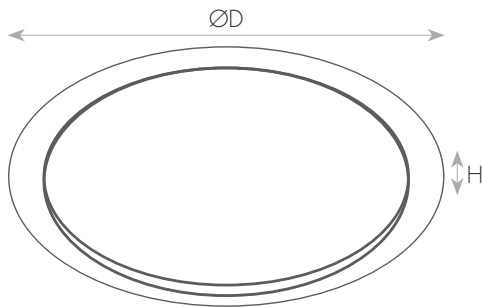

DIMENSIONS & WEIGHT

מידות ומשקל

Height	70mm
Diameter	570mm
Product weight	1200g

MATERIALS & COLORS

מבנה וגימור

Product color	white
Body material	PMMA
Cover finishing	milky
Cover material	PMMA
Lens material	PMMA