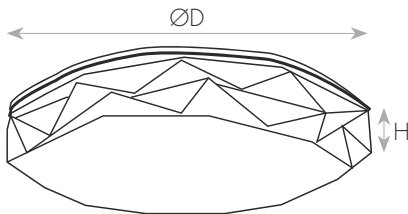

DIMENSIONS & WEIGHT

מידות ומשקל

Height	60mm
Diameter	370mm
Product weight	650g

MATERIALS & COLORS

מבנה וגימור

Product color	white
Body material	PMMA
Cover finishing	milky
Cover material	PMMA
Lens material	PMMA