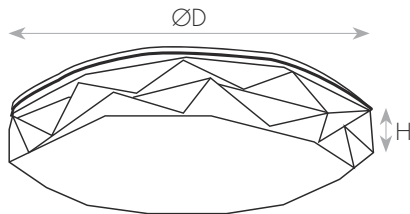

DIMENSIONS & WEIGHT

מידות ומשקל

Height	70mm
Diameter	470mm
Product weight	1450g

MATERIALS & COLORS

מבנה וגימור

Product color	white
Body material	PMMA
Cover finishing	milky
Cover material	PMMA
Lens material	PMMA