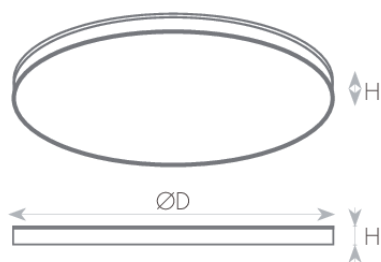

## DIMENSIONS & WEIGHT

Height	65mm
Diameter	380mm
Product weight	750g

# PHOTOMETRIC DATA

Luminous efficacy	80Lm/W
Luminous flux	2880Lm
CCT	3000/4000/6500K
CRI	>82
Chip type	SMD 2835
Beam angle	120°
Efficiency	100%