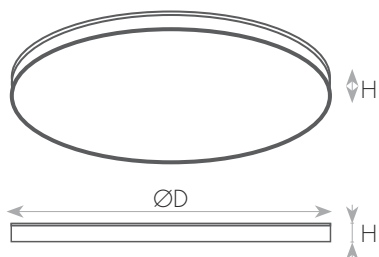

DIMENSIONS & WEIGHT

מידות ומשקל

Height	70mm
Diameter	480mm
Product weight	1300g

MATERIALS & COLORS

מבנה וגימור

Product color	white
Body material	PMMA
Cover finishing	milky
Cover material	PMMA
Lens material	PMMA