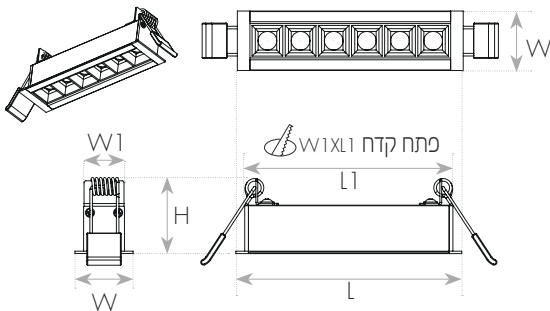

3 YEAR GUARANTEE

100-240V
50-60Hz

מתאים לרשימת התקן הישראלי

DIMENSIONS & WEIGHT

מידות ומשקל

Width	32.5mm
Length	122.5mm
Height	45mm
Cut hole width	23mm
Product weight	180g
Cut hole length	112.5mm

MATERIALS & COLORS

מבנה וגימור

Product color	black
Body material	aluminum
Cover finishing	Prismatic

ELECTRICAL DATA

נתונים חשמליים

Nominal wattage	10W
Nominal current	0.05A
Nominal voltage	100-240V
Mains frequency	50/60Hz
Protection class	Class 1
Operating mode	External LED driver
Driver output current	200mA
Dimmable driver mode	No
Power factor	>0.90
Output ripple current	≤2%

APPLICATION & MOUNTING

יישומים

Application environment	Indoor
Mounting type	Recessed
Mounting location	Ceiling
Type of protection	IP20
Ambient temperature range	0...+35°C

PHOTOMETRIC DATA

אופטיקה

Luminous efficacy	80Lm/W
Luminous flux	800Lm
CCT	3000K
CRI	>90
LED manufacturer	LUMILEDS
Chip type	SMD 3030
Beam angle	36°
CIE class	Direct
Efficiency	100%