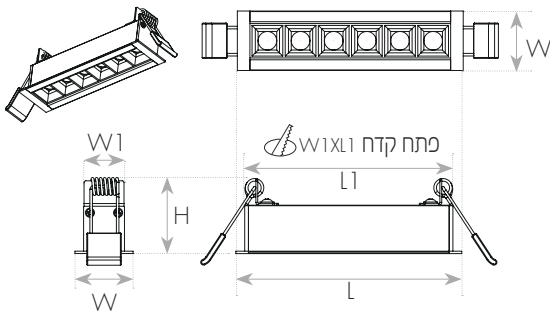

### DIMENSIONS & WEIGHT

### מידות ומשקל

Width	32.5mm
Length	122.5mm
Height	45mm
Cut hole width	23mm
Product weight	180g
Cut hole length	112.5mm