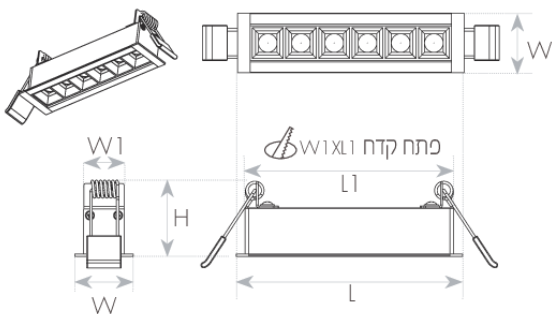

## DIMENSIONS & WEIGHT

Width	32.5mm
Length	122.5mm
Height	45mm
Cut hole width	23
Product weight	180g
Cut hole length	112.5