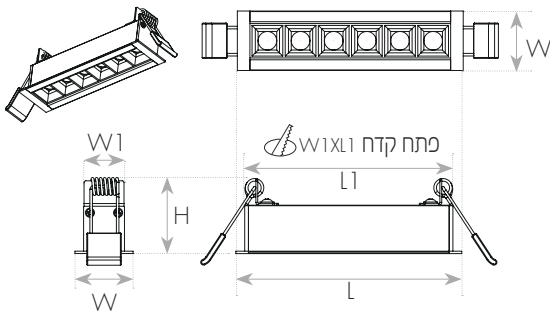

3 YEAR GUARANTEE

100-240V
50-60Hz

IP20

מתאים לרשימת התקן הישראלי

DIMENSIONS & WEIGHT

מידות ומשקל

Width	32.5mm
Length	230mm
Height	45mm
Cut hole width	23mm
Product weight	350g
Cut hole length	220mm

MATERIALS & COLORS

APPLICATION & MOUNTING

יישומים

Application environment	Indoor
Mounting type	Recessed
Mounting location	Ceiling
Type of protection	IP20
Ambient temperature range	0...+35°C

PHOTOMETRIC DATA

אופטיקה

Luminous efficacy	90Lm/W
Luminous flux	1350Lm
CCT	3000K
CRI	>90
LED manufacturer	LUMILEDS
Chip type	SMD 3030
Beam angle	36°
CIE class	Direct
Efficiency	100%