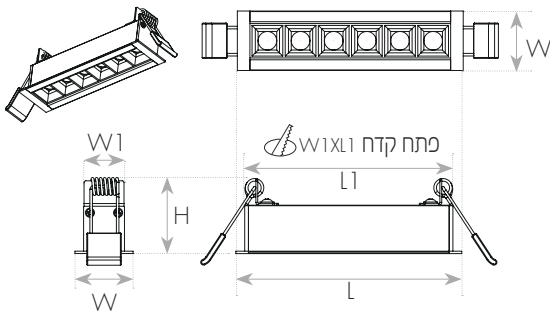

3 YEAR GUARANTEE

100-240V
50-60Hz

מתאים לרשימת התקן הישראלי

✓

DIMENSIONS & WEIGHT

מידות ומשקל

Width	32.5mm
Length	230mm
Height	45mm
Cut hole width	23mm
Product weight	350g
Cut hole length	220mm

MATERIALS & COLORS

מבנה וגימור

Product color	white
Body material	aluminum
Cover finishing	Prismatic

ELECTRICAL DATA

נתונים חשמליים

Nominal wattage	15W
Nominal current	0.07A
Nominal voltage	100-240V
Mains frequency	50/60Hz
Protection class	Class 1
Operating mode	External LED driver
Driver output current	240mA
Dimmable driver mode	No
Power factor	>0.90
Output ripple current	≤2%

APPLICATION & MOUNTING

יישומים

Application environment	Indoor
Mounting type	Recessed
Mounting location	Ceiling
Type of protection	IP20
Ambient temperature range	0...+35°C

PHOTOMETRIC DATA

אופטיקה

Luminous efficacy	90Lm/W
Luminous flux	1350Lm
CCT	3000K
CRI	>90
LED manufacturer	LUMILEDS
Chip type	SMD 3030
Beam angle	36°
CIE class	Direct
Efficiency	100%