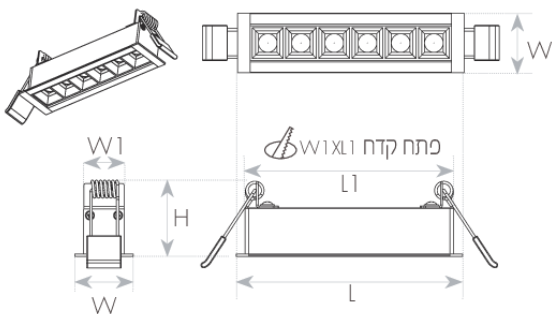

## DIMENSIONS & WEIGHT

Width	32.5mm
Length	1200mm
Height	45mm
Cut hole width	23
Product weight	1800g
Cut hole length	1190