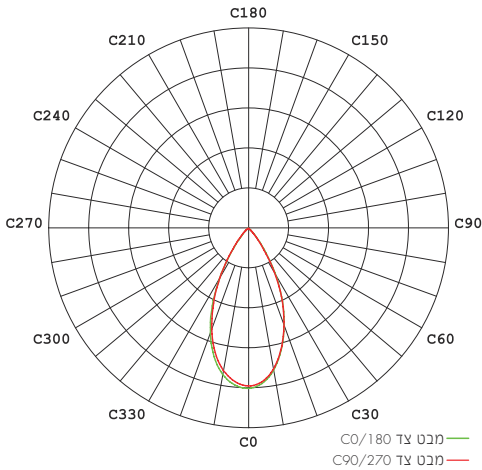

DIMENSIONS & WEIGHT

מידות ומשקל

Height	82mm
Diameter	220mm
Product weight	780g

MATERIALS & COLORS

מבנה וגימור

Product color	White/gold
Body material	aluminum
Cover finishing	Clear