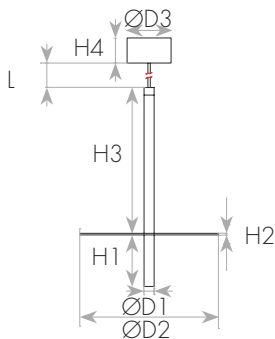

DIMENSIONS & WEIGHT

מידות ומשקל

Height	82mm
Diameter	220mm
Product weight	780g

MATERIALS & COLORS

מבנה וגימור

Product color	White/gold
Body material	aluminum
Cover finishing	Clear