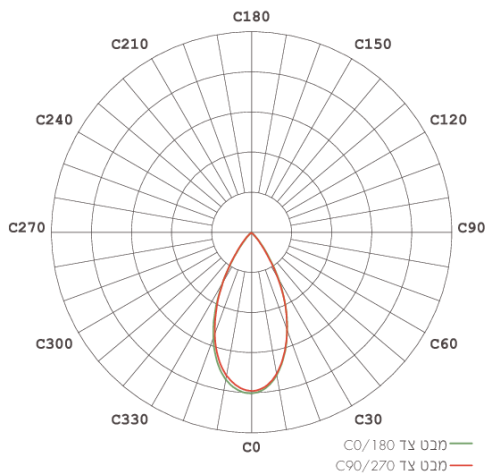

מנורת תלייה דקורטיבית במגוון צבעים ובעיצוב מודרני מסדרת SATURN. מיוצרת מחומרים איכותיים וברמת גימור גבוהה. איכות אורית גבוהה $CRI > 90$, זווית הארה 51° וכיסוי אופטי פריזמטי. להארה בבתי מגורים, לובאים, אולמות אירועים, בתי מלון ועוד.

מק"ט - 75410619

דגם - UNI-C-501-WG-3K

קישור לדף מוצר ואביזרים נלווים באתר

- מתאים לדרישות התקן הישראלי
- IP20
- CLASS1
- 220-240 וולט 50-60 הרץ
- 3 שנות אחריות