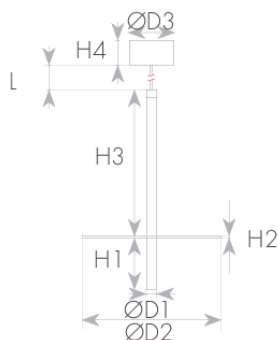

## DIMENSIONS & WEIGHT

Height	82mm
Diameter	220mm
Product weight	780g

## MATERIALS & COLORS

Cable surface [mm <sup>2</sup> ]	White/gold
Protection class IEC 62262	aluminum
Cover material	Clear

## PHOTOMETRIC DATA

Luminous efficacy	60Lm/W
Luminous flux	300Lm
CCT	3000K
CRI	>90
Beam angle	51°
CIE class	Direct
Efficiency	100%