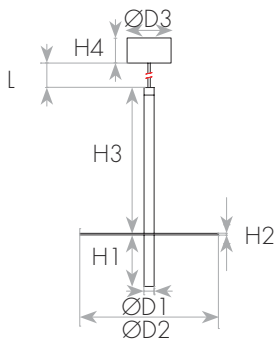

DIMENSIONS & WEIGHT

מידות ומשקל

Height	82mm
Diameter	220mm
Product weight	780g

MATERIALS & COLORS

מבנה וגימור

Product color	Black Silver
Body material	aluminum
Cover finishing	Clear