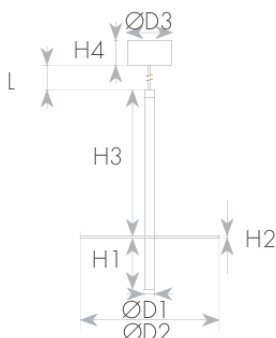

## DIMENSIONS & WEIGHT

Height	82mm
Diameter	220mm
Product weight	780g

## MATERIALS & COLORS

Cable surface [mm <sup>2</sup> ]	לבן כסף
Protection class IEC 62262	aluminum
Cover material	Clear

## PHOTOMETRIC DATA

Luminous efficacy	60Lm/W
Luminous flux	300Lm
CCT	3000K
CRI	>90
Beam angle	51°
CIE class	Direct
Efficiency	100%