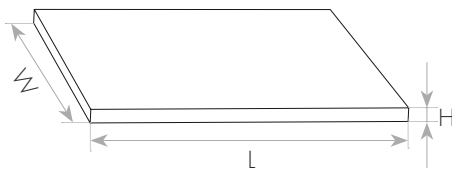

DIMENSIONS & WEIGHT

מידות ומשקל

Width	70mm
Length	203mm
Height	16mm
Product weight	360g

MATERIALS & COLORS

מבנה וגימור

Product color	black
Body material	aluminum
Cover finishing	milky