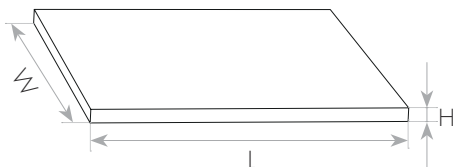

DIMENSIONS & WEIGHT

מידות ומשקל

Width	70mm
Length	203mm
Height	16mm
Product weight	360g

MATERIALS & COLORS

מבנה וגימור

Product color	white
Body material	aluminum
Cover finishing	milky