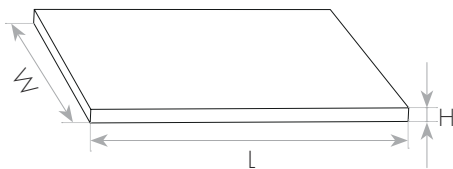

DIMENSIONS & WEIGHT

מידות ומשקל

Width	70mm
Length	352mm
Height	16mm
Product weight	650g

MATERIALS & COLORS

מבנה וגימור

Product color	black
Body material	aluminum
Cover finishing	milky