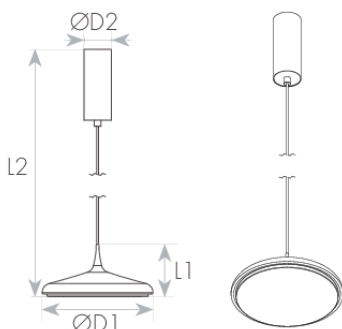

## DIMENSIONS & WEIGHT

Height	118mm
Diameter	250mm
Product weight	530g