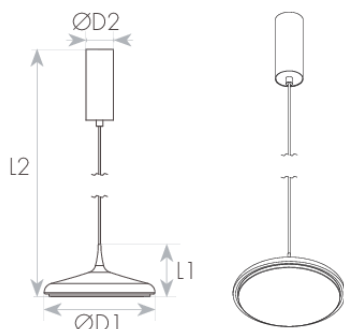

## DIMENSIONS & WEIGHT

Height	118mm
Diameter	400mm
Product weight	850g