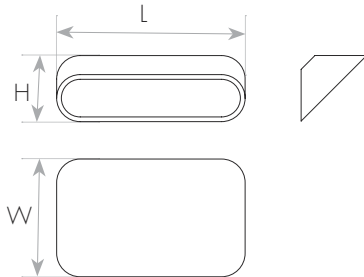

DIMENSIONS & WEIGHT

מידות ומשקל

Width	40mm
Length	160mm
Height	100mm
Product weight	350g

MATERIALS & COLORS

מבנה וגימור

Product color	white
Body material	aluminum
Cover finishing	milky
Cover material	PMMA
Lens material	PMMA