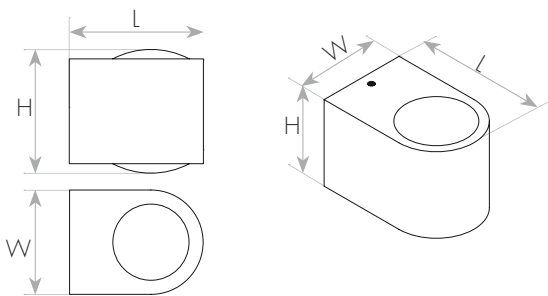

DIMENSIONS & WEIGHT

מידות ומשקל

Width	50mm
Length	64mm
Height	59mm
Product weight	320g

MATERIALS & COLORS

מבנה וגימור

Product color	black
Body material	aluminum
Cover finishing	Clear