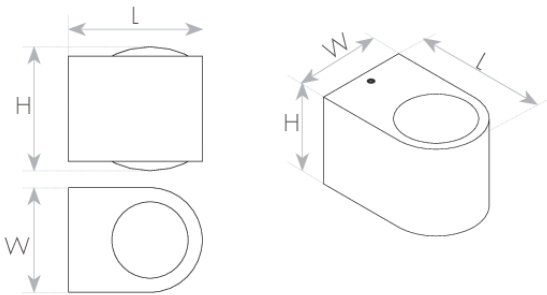

## DIMENSIONS & WEIGHT

|                |      |
|----------------|------|
| Width          | 50mm |
| Length         | 64mm |
| Height         | 59mm |
| Product weight | 320g |