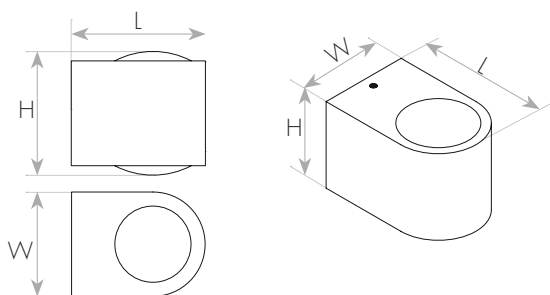

מנורת קיר דקורטיבית מסדרת BILUX בעיצוב מודרני ובדרגת אטימות IP54. הארה בשני כיוונים - כלפי מעלה ומטה. מיוצרת מחומרים איכותיים וברמת גימור גבוהה. איכות אורית גבוהה - CRI>90. מגיעה בצבעי שחור, לבן וצהוב. להארה בבתי מגורים, לובאים, אולמות אירועים, בתי מלון ועוד.

מק"ט - 75410717

דגם - UNI-PICC-100-W-3-230-IP

קישור לדף מוצר ואביזרים נלווים באתר

3Years
Guarantee

220-240V
50-60Hz

IP54

מתאים לרשימת
התקן הישראלי

DIMENSIONS & WEIGHT

מידות ומשקל

Width	50mm
Length	64mm
Height	59mm
Product weight	320g

MATERIALS & COLORS

מבנה וגימור

Product color	white
Body material	aluminum
Cover finishing	Clear