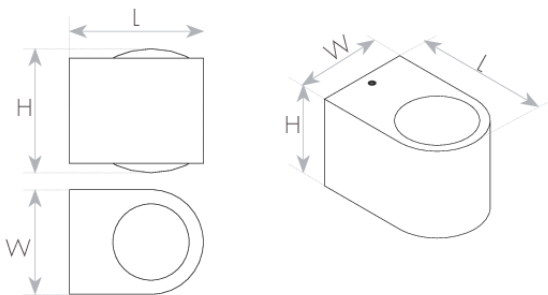

## DIMENSIONS & WEIGHT

Width	50mm
Length	64mm
Height	59mm
Product weight	320g