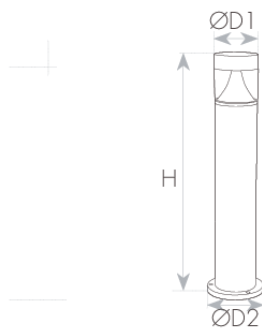

מק"ט - 75600400

דגם - GLGL-5811-9W(H=800MM)

קישור לדף מוצר ואביזרים נלווים באתר

- מתאים לדרישות התקן הישראלי
- IK08
- IP65
- CLASS1
- 220-240 וולט 50-60 הרץ
- שנתיים אחריות

DIMENSIONS & WEIGHT

Height	800mm
Diameter	108mm
Product weight	2100g

MATERIALS & COLORS

Cable surface [mm ²]	black
Protection class IEC 62262	aluminum
Cover finishing	IK08
Cover material	Clear
Lens material	PC

ELECTRICAL DATA

Nominal wattage	9.8W
Nominal current	0.05A
Nominal voltage	220-240V
Mains frequency	50/60Hz
Protection class	Class 1
Operating mode	Internal LED driver
Driver manufacturer	EAGLERISE
Driver model	CS-15-300 SI
Driver output current	300mA
Dimmable driver mode	No
Power factor	>0.91
THDi	<14%
Output ripple current	≤5%
Inrush current	8.12A
Inrush current time T_{H50}	114μs
Max. no. of lum. On circuit break. B10 A	45
Max. no. of lum. On circuit break. B16 A	73
Max. no. of lum. On circuit break. C10 A	45
Max. no. of lum. On circuit break. C16 A	73

Chip type	SMD 2835
-----------	----------

Beam angle	360°
------------	------

Efficiency	100%
------------	------
